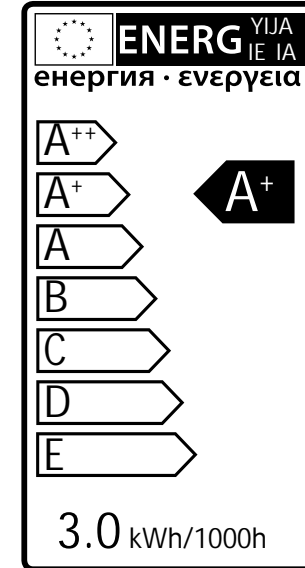

Arigo

4116601

3 Watt On/Off 5.000 Failure < 5% after 1000h
 190 Lumen Non dimmable Failure < 10% after 6000h
 3000 Kelvin Instant full light Flux > 80% after 6000h
 10.000 Hours Power factor > 0,5 CRI > 65